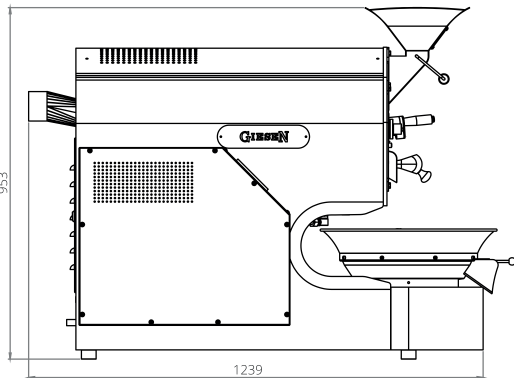

THE GIESEN STORY

With complete devotion, we aim to produce high quality coffee roasters that offer you the possibility to roast beans with more control than any other coffee roaster. By implementing new technology and focusing on developments in the industry, our team takes craftsmanship to the next level.