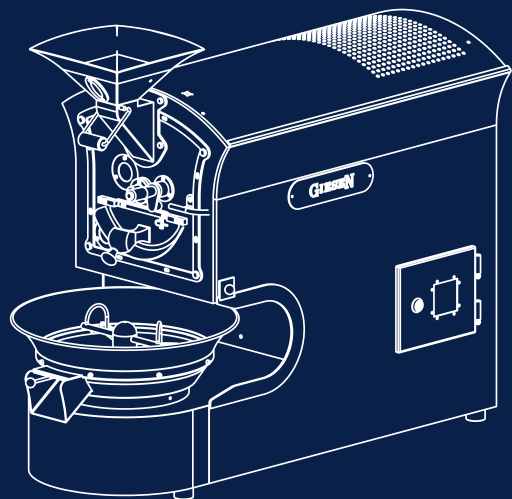

**W1A,
W1M &
W1E**

GIESEN®
coffee-roasters

info@giesencoffeeroasters.eu

Industrieweg 13 -15
7071CK Ulft
The Netherlands

+31 (0)315 68 13 77

www.giesencoffeeroasters.eu

MANUFACTURER OF
HIGH QUALITY
COFFEE ROASTERS

GIESEN®
coffee-roasters