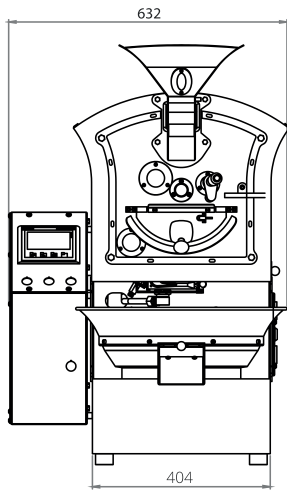

THE GIESEN STORY

With complete devotion, we aim to produce high quality coffee roasters that offer you the possibility to roast beans with more control than any other coffee roaster. By implementing new technology and focusing on developments in the industry, our team takes craftsmanship to the next level.